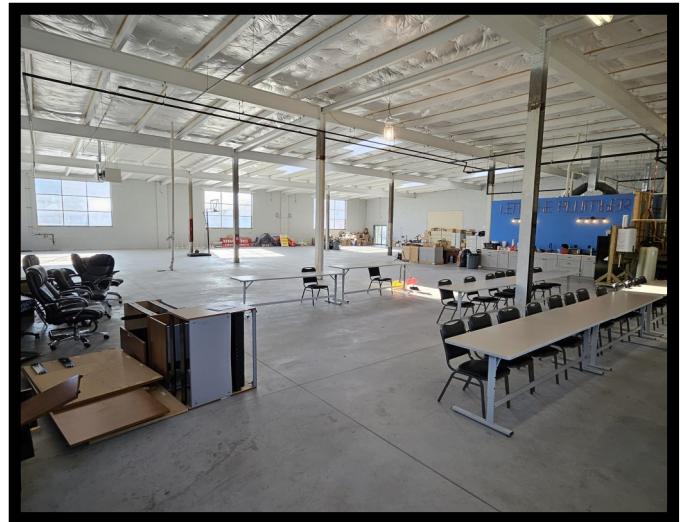

Gold And Company

Commercial Real Estate in the Baltimore Metropolitan Area

1552 Ridgely St. Baltimore, MD 21230

Interior Photos

**Jim Chivers / John Roe
Gold And Company, LLC
5601 Newbury St.
Baltimore, MD 21209**

410.578.1300 (Office)

www.goldcommercial.net