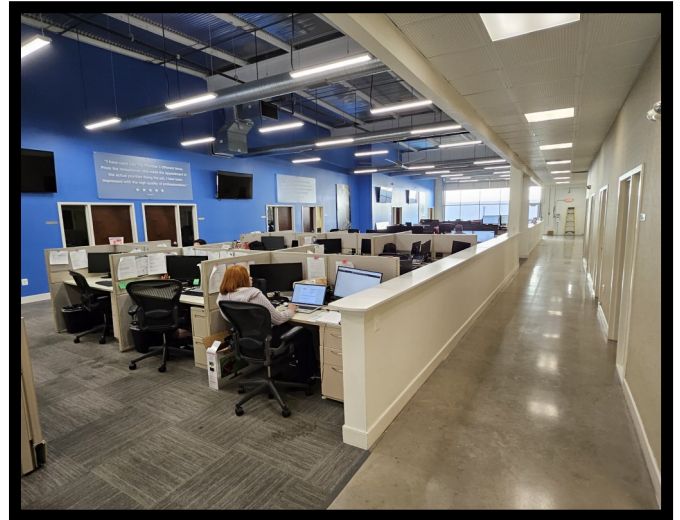

Gold And Company

Commercial Real Estate in the Baltimore Metropolitan Area

1552 Ridgely St. Baltimore, MD 21230

Interior Photos

**Jim Chivers / John Roe
Gold And Company, LLC
5601 Newbury St.
Baltimore, MD 21209**

410.578.1300 (Office)

www.goldcommercial.net