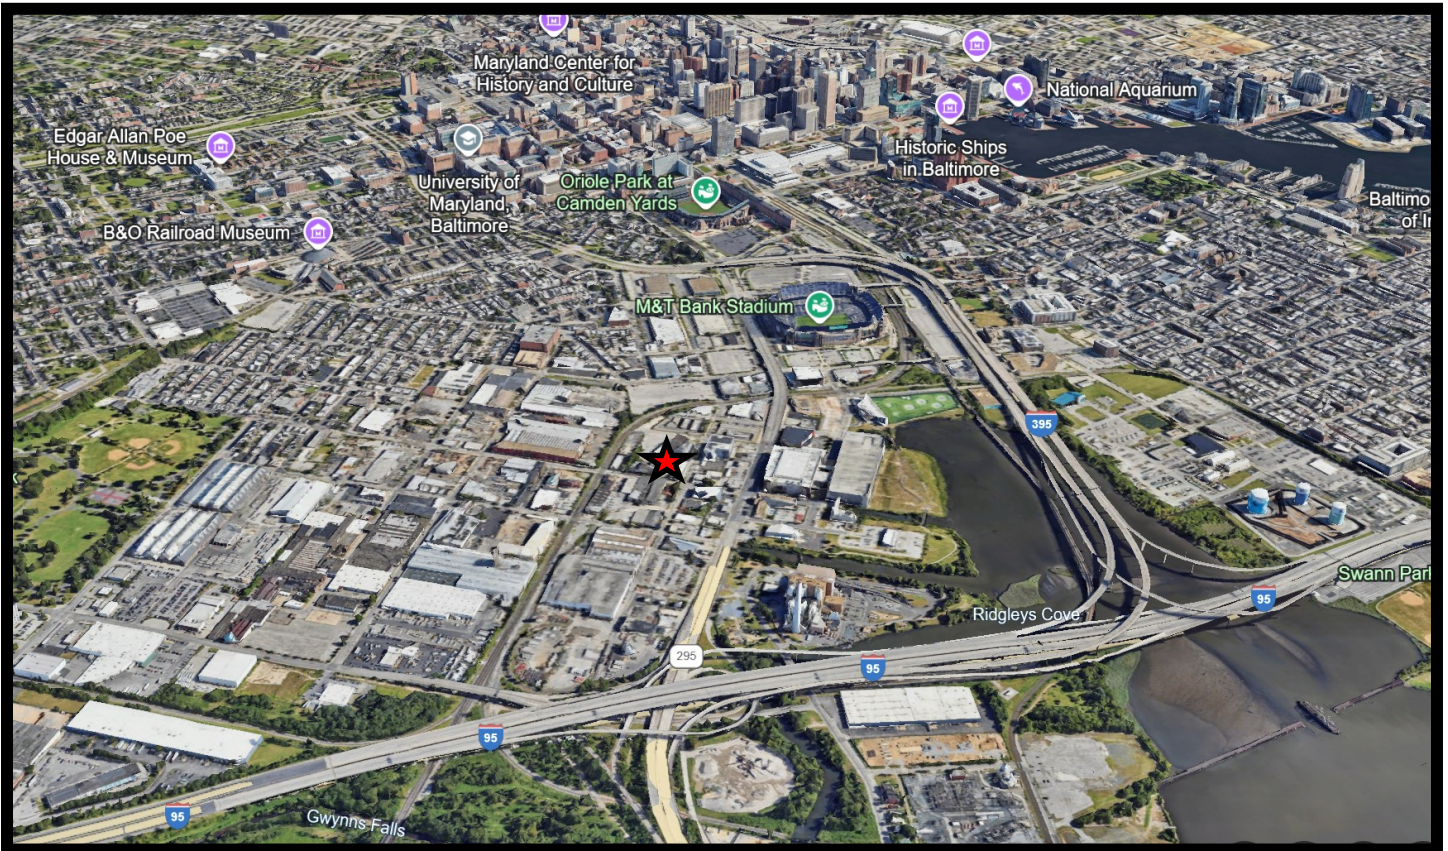

Gold And Company

Commercial Real Estate in the Baltimore Metropolitan Area

1552 Ridgely St. Baltimore, MD 21230

Map

Jim Chivers / John Roe
Gold And Company, LLC
5601 Newbury St.
Baltimore, MD 21209

410.578.1300 (Office)

www.goldcommercial.net