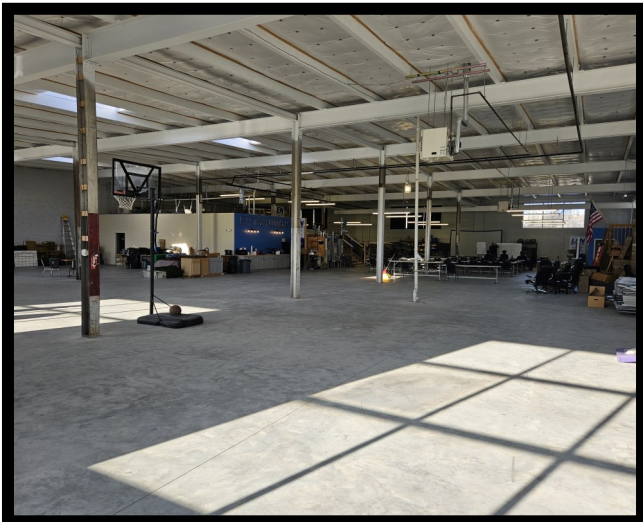

Gold And Company

Commercial Real Estate in the Baltimore Metropolitan Area

1552 Ridgely St. Baltimore, MD 21230

Interior Photos

**Jim Chivers / John Roe
Gold And Company, LLC
5601 Newbury St.
Baltimore, MD 21209**

410.578.1300 (Office)

www.goldcommercial.net