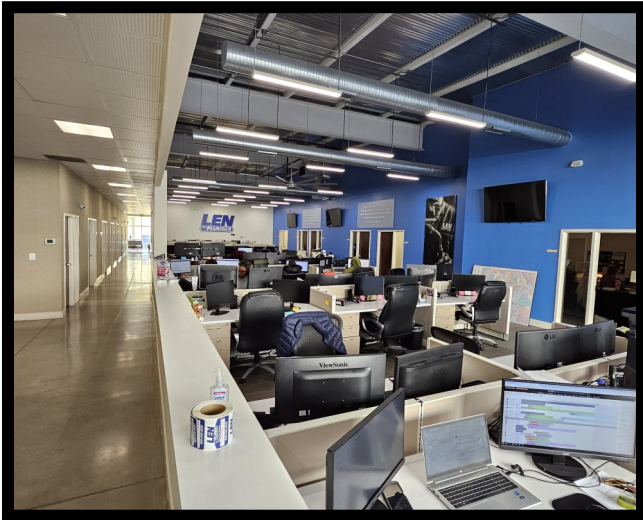

Gold And Company

Commercial Real Estate in the Baltimore Metropolitan Area

1552 Ridgely St. Baltimore, MD 21230

Interior Photos

**Jim Chivers / John Roe
Gold And Company, LLC
5601 Newbury St.
Baltimore, MD 21209**

410.578.1300 (Office)

www.goldcommercial.net