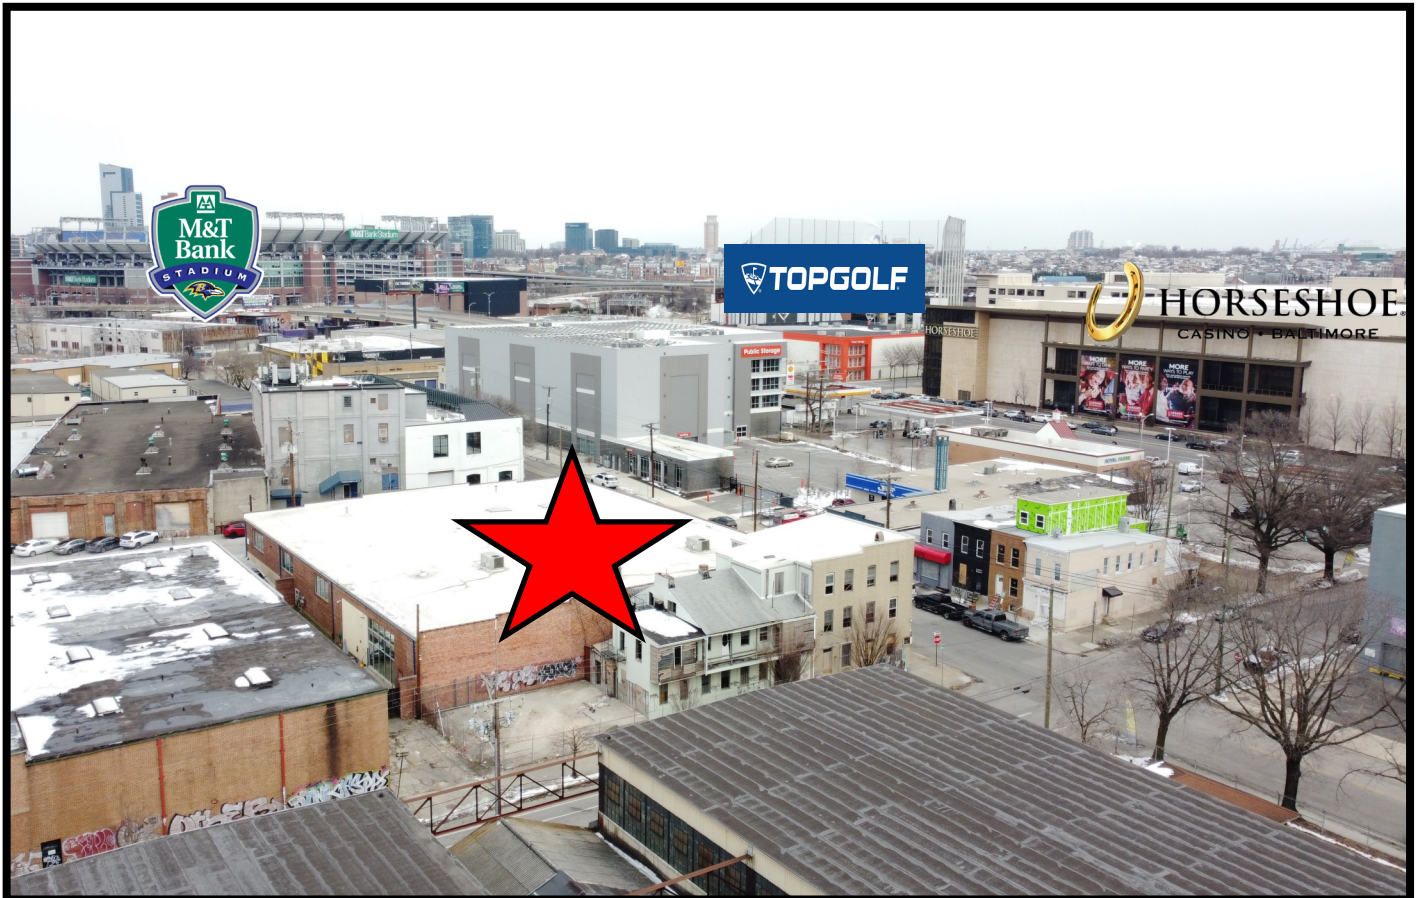

Gold And Company

Commercial Real Estate in the Baltimore Metropolitan Area

1552 Ridgely St. Baltimore, MD 21230

Aerials

**Jim Chivers / John Roe
Gold And Company, LLC
5601 Newbury St.
Baltimore, MD 21209**

410.578.1300 (Office)

www.goldcommercial.net