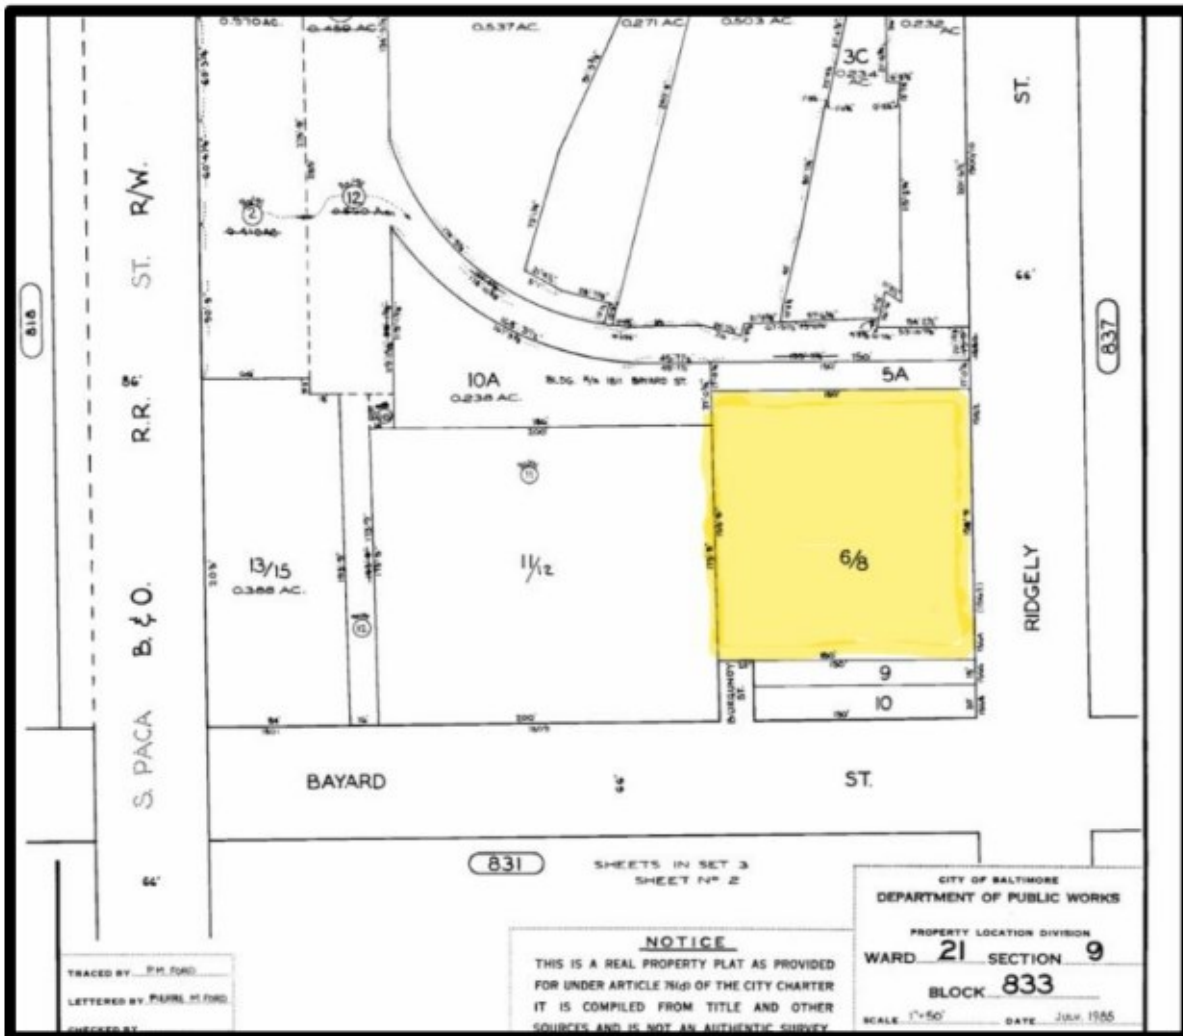

Gold And Company

Commercial Real Estate in the Baltimore Metropolitan Area

1552 Ridgely St. Baltimore, MD 21230

Block Map

Jim Chivers / John Roe
Gold And Company, LLC
5601 Newbury St.
Baltimore, MD 21209

410.578.1300 (Office)

www.goldcommercial.net