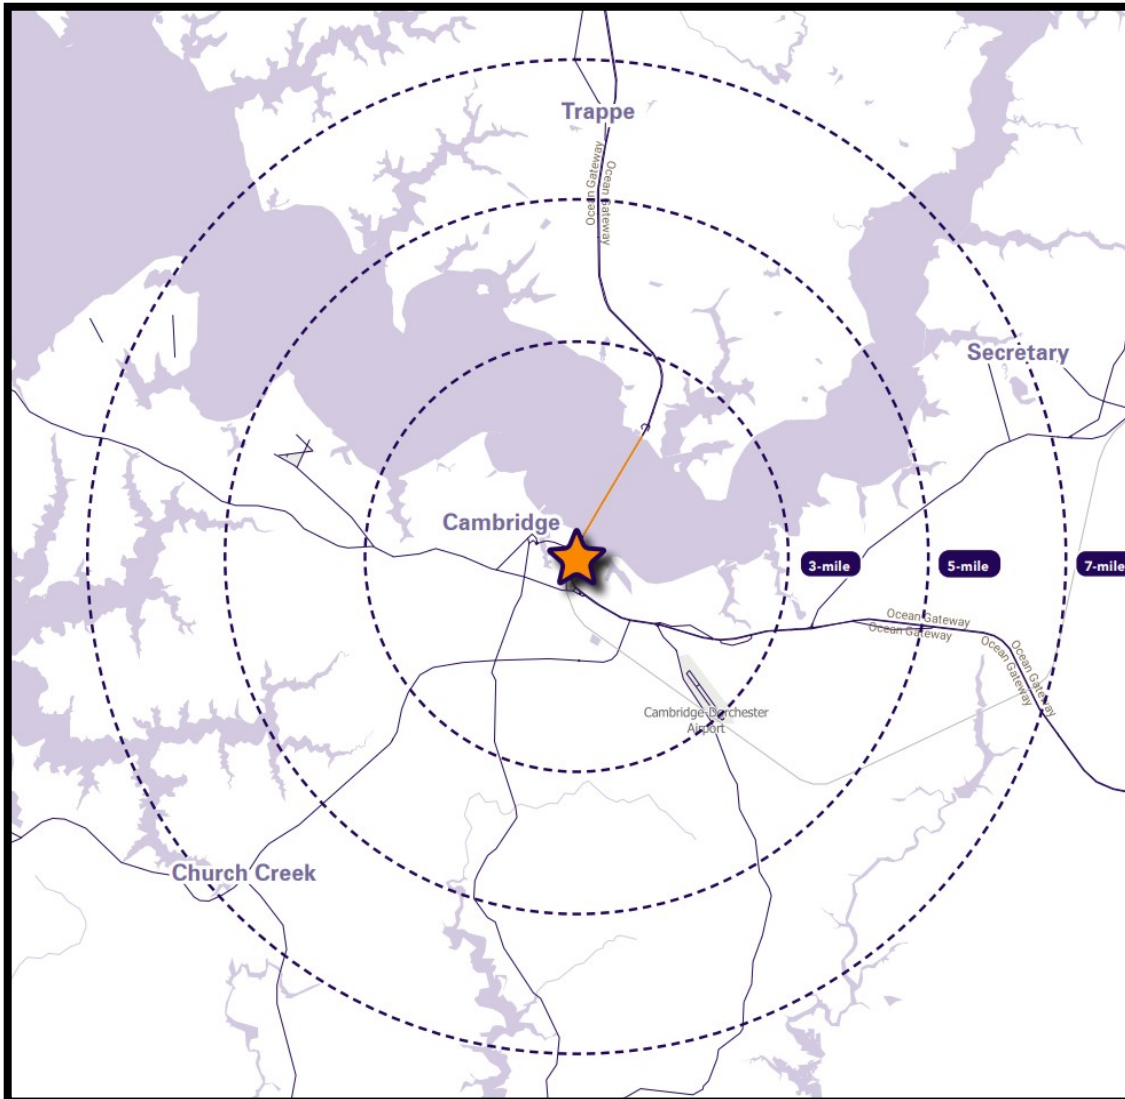

Gold And Company

Commercial Real Estate in the Baltimore Metropolitan Area

798 Sunburst Highway, Cambridge, MD 21613

Drive-Time Aerial

Jim Chivers / Will McCullough
Gold And Company, LLC
5601 Newbury St.
Baltimore, MD 21209

410.578.1300 (Office)

www.goldcommercial.net