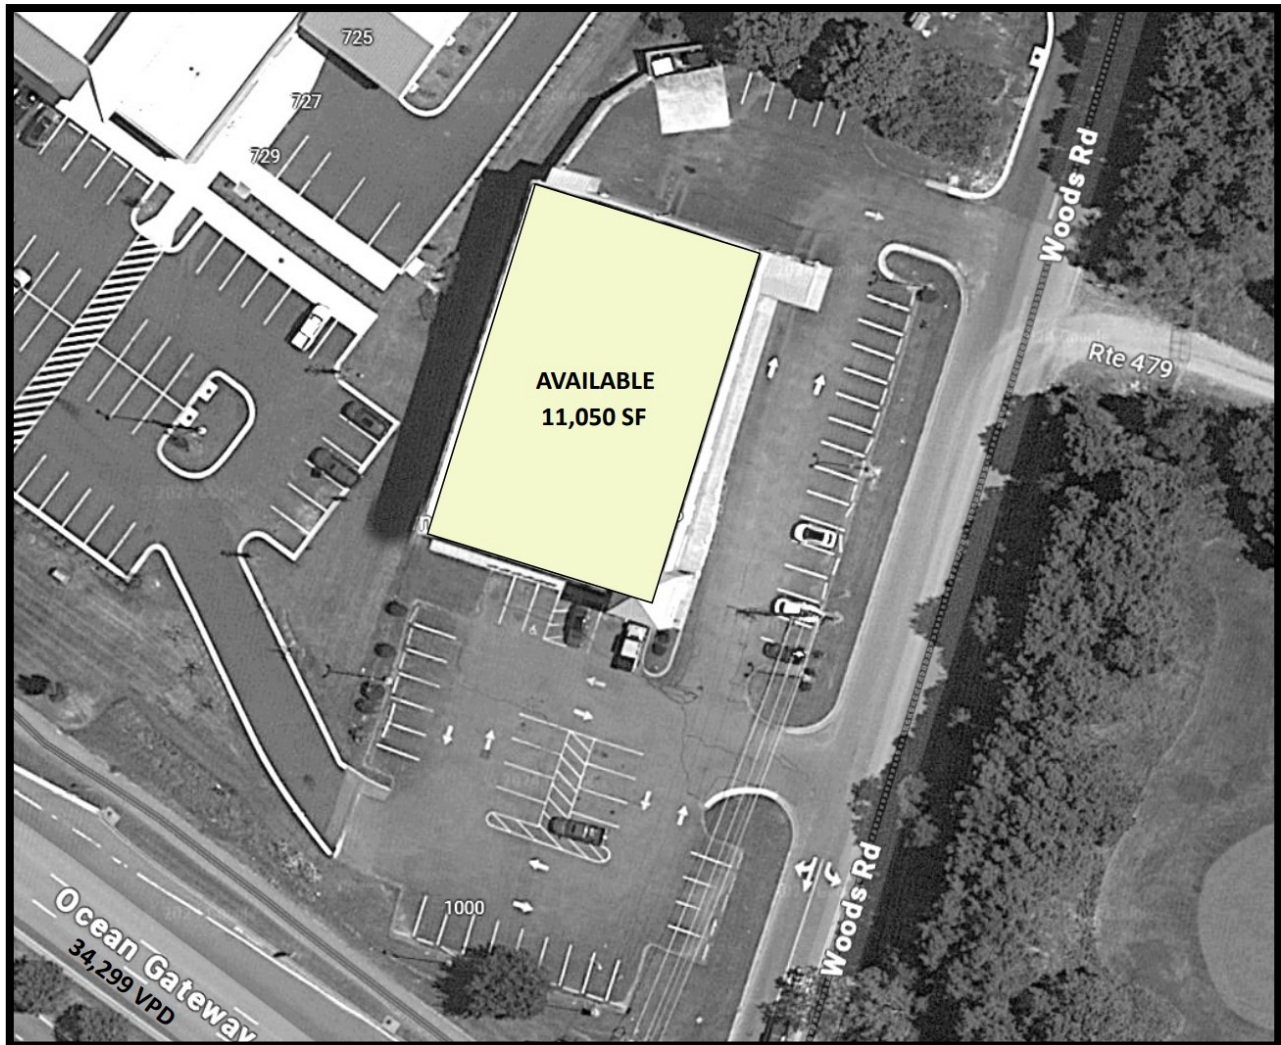

Gold And Company

Commercial Real Estate in the Baltimore Metropolitan Area

798 Sunburst Highway, Cambridge, MD 21613

Site Plan

Jim Chivers / Will McCullough
Gold And Company, LLC
5601 Newbury St.
Baltimore, MD 21209

410.578.1300 (Office)

www.goldcommercial.net