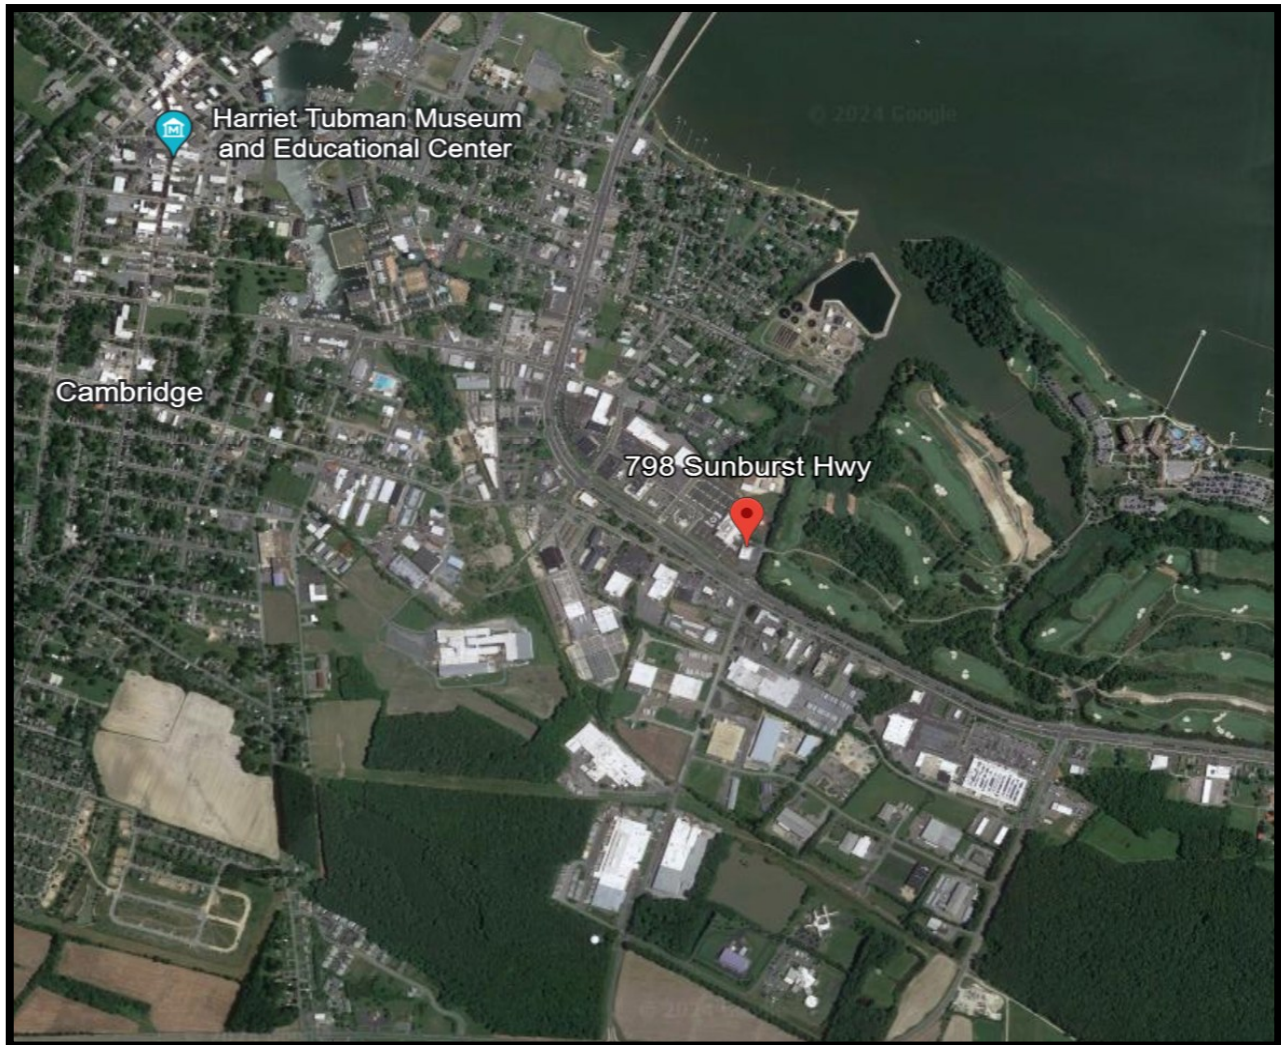

Gold And Company

Commercial Real Estate in the Baltimore Metropolitan Area

798 Sunburst Highway, Cambridge, MD 21613

Location Map

Jim Chivers / Will McCullough
Gold And Company, LLC
5601 Newbury St.
Baltimore, MD 21209

410.578.1300 (Office)

www.goldcommercial.net