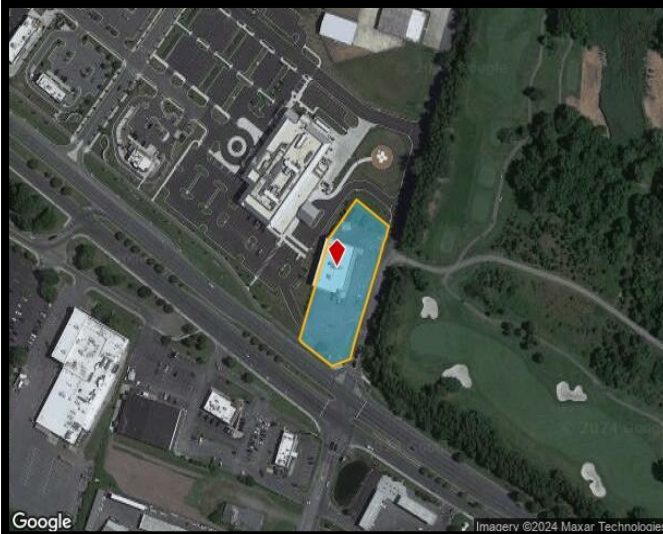

Gold And Company

Commercial Real Estate in the Baltimore Metropolitan Area

798 Sunburst Highway, Cambridge, MD 21613

Additional Photos

Jim Chivers / Will McCullough
Gold And Company, LLC
5601 Newbury St.
Baltimore, MD 21209

410.578.1300 (Office)

www.goldcommercial.net