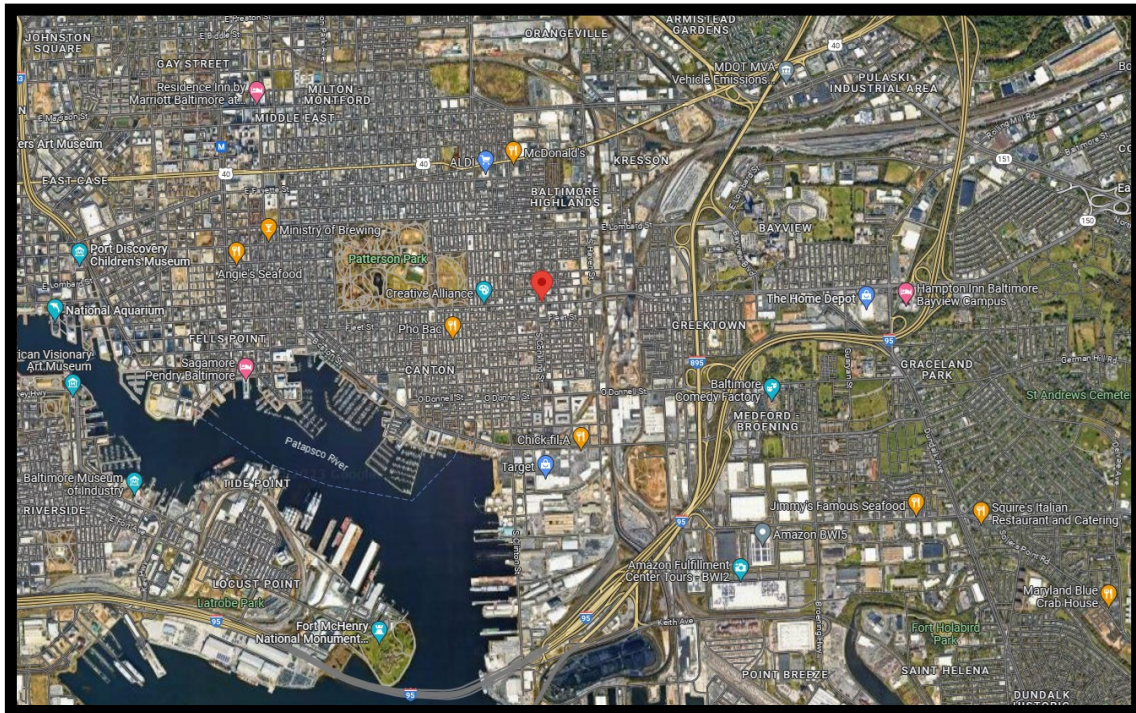

Gold And Company

Commercial Real Estate in the Baltimore Metropolitan Area

Location Map

Jim Chivers

Jim@goldcommercial.net

Gold And Company, LLC