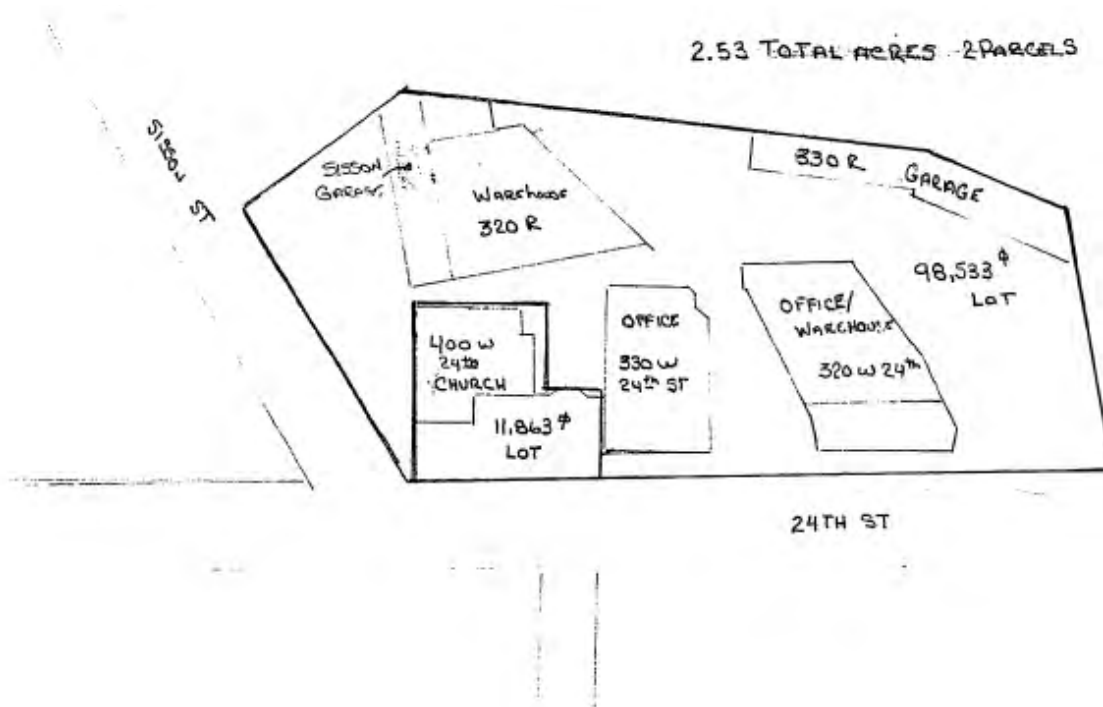

Gold And Company

Commercial Real Estate in the Baltimore Metropolitan Area

330 & 400 West 24th St. Baltimore, MD 21211

Building Sketch

Building	Use	Office SF	Warehouse SF	Total SF
320 West 24th	office-warehouse	12,000	1,500	13,500
320 West 24th - Rear	warehouse	300	12,000	12,300
330 West 24th	office	6,100		6,100
330 West 24th - Rear	garage		7,800	7,800
400 West 24th	church		5,000	5,000
Sisson	garage		5,100	5,100
		18,400	31,400	49,800