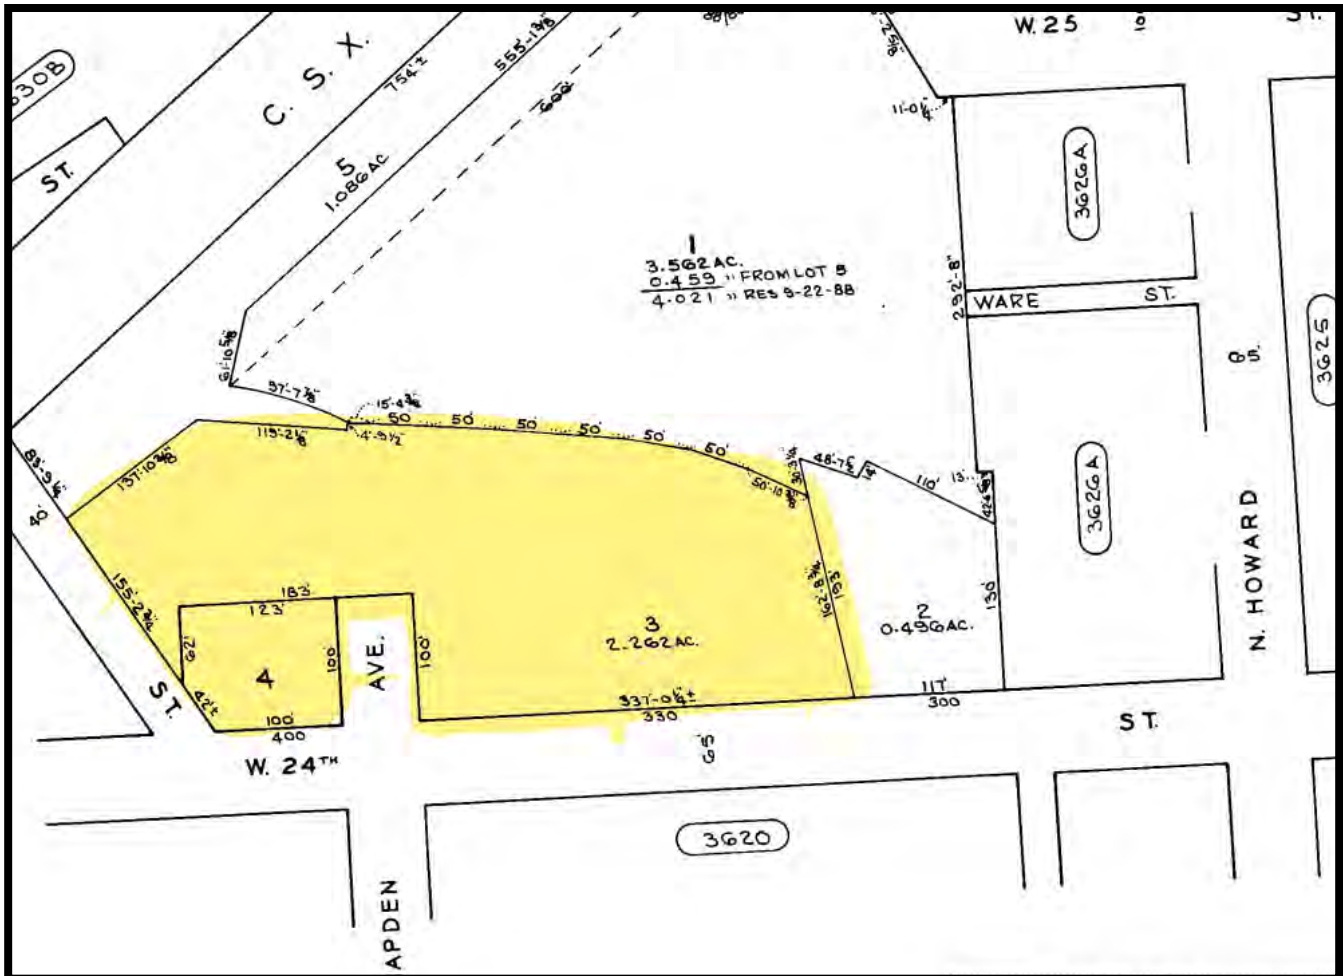

Gold And Company

Commercial Real Estate in the Baltimore Metropolitan Area

330 & 400 West 24th St. Baltimore, MD 21211

BLOCK MAP

Jim Chivers / Alex Simone
Gold And Company, LLC

410.578.1300 (Office)
www.goldcommercial.net

Commercial Real Estate in the Baltimore Metropolitan Area