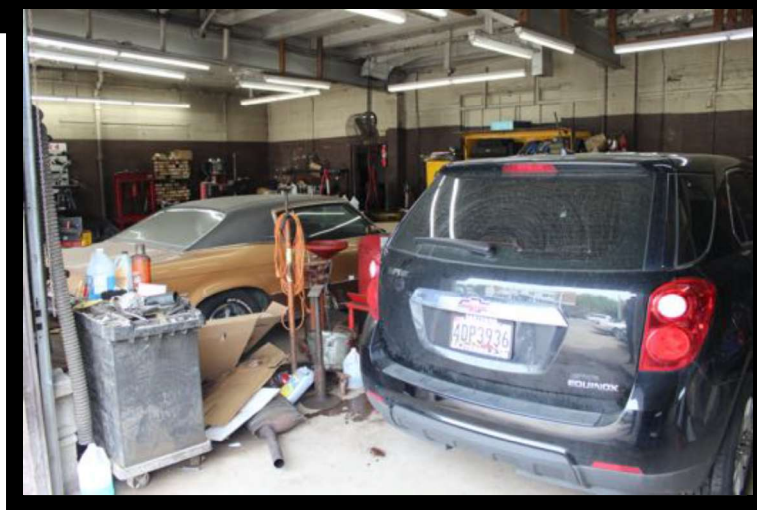

Gold and Company

Commercial Real Estate in the Baltimore Metropolitan Area

6101 Belair Road, Baltimore, MD 21206

**Mitch Gold / Alex Simone
Gold and Company, LLC
5601 Newbury St.
Baltimore, MD 21209**

**410.578.1300
www.goldcommercial.net**