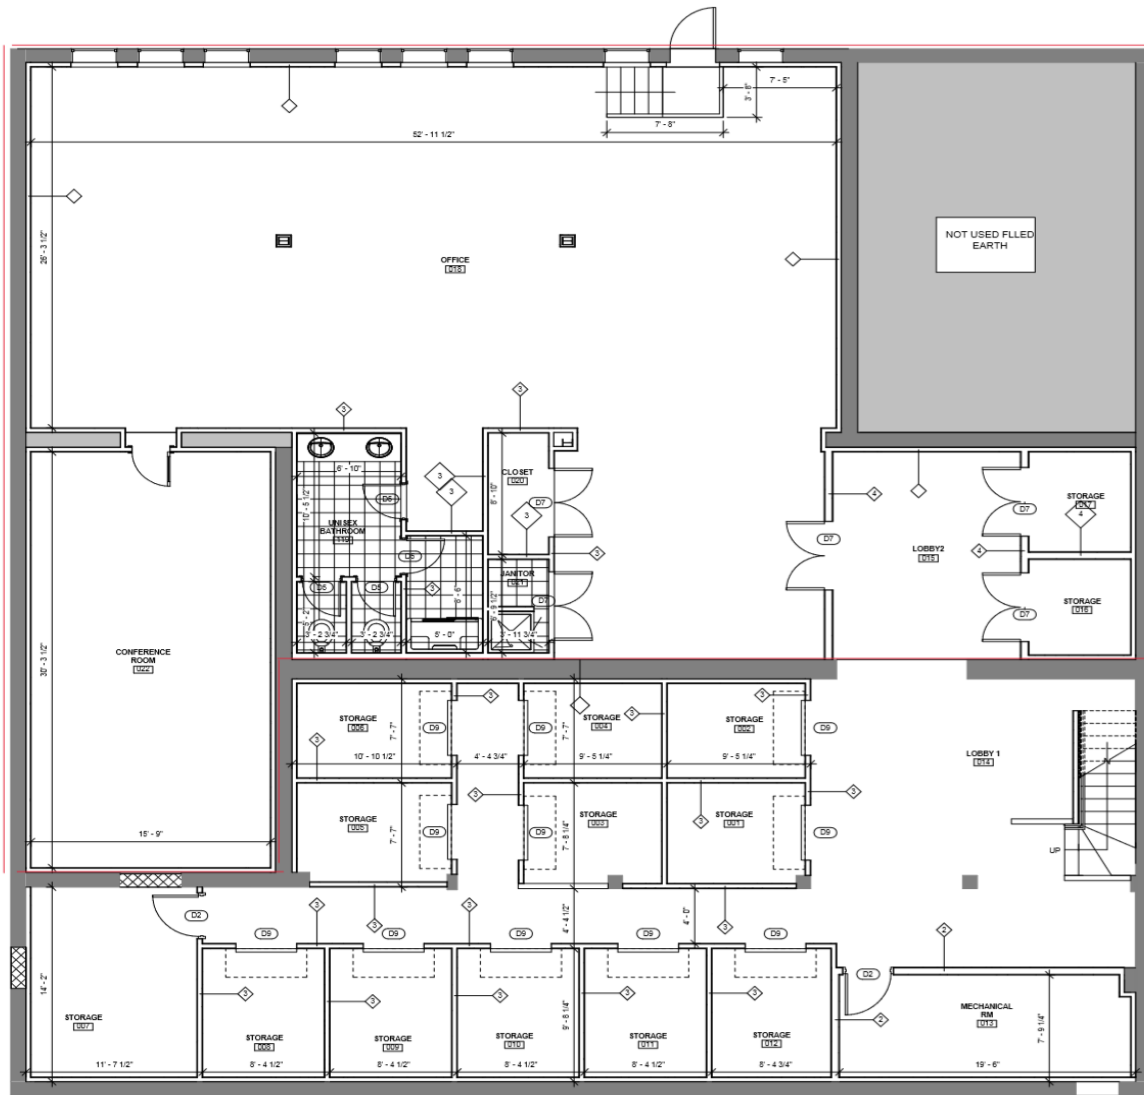

## Space Plan

**Jim Chivers**  
**Gold And Company, LLC**  
**5601 Newbury St.**  
**Baltimore, MD 21209**

**www.goldcommercial.net**  
**410.578.1300**

This property offering is subject to change without notice. All information is deemed reliable but not guaranteed.