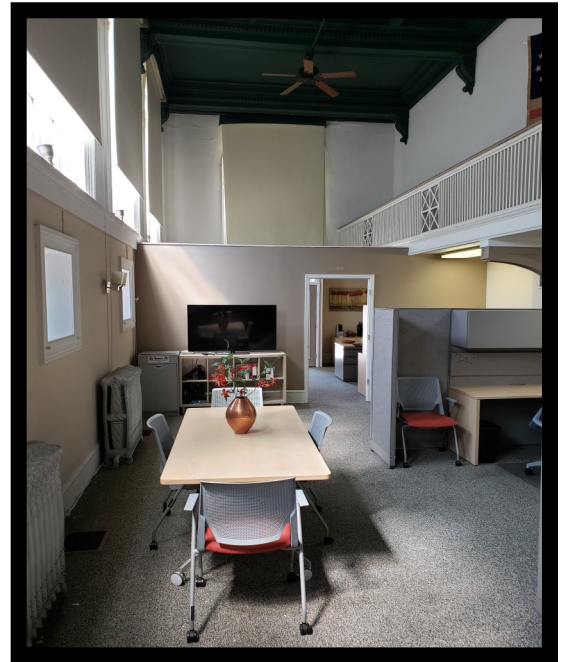

Gold And Company

Commercial Real Estate in the Baltimore Metropolitan Area

3201 Elliott St., Baltimore, MD 21224

Interior Pictures

Jim Chivers
Gold And Company, LLC
5601 Newbury St.
Baltimore, MD 21209

410.578.1300 (Office)
www.goldcommercial.net