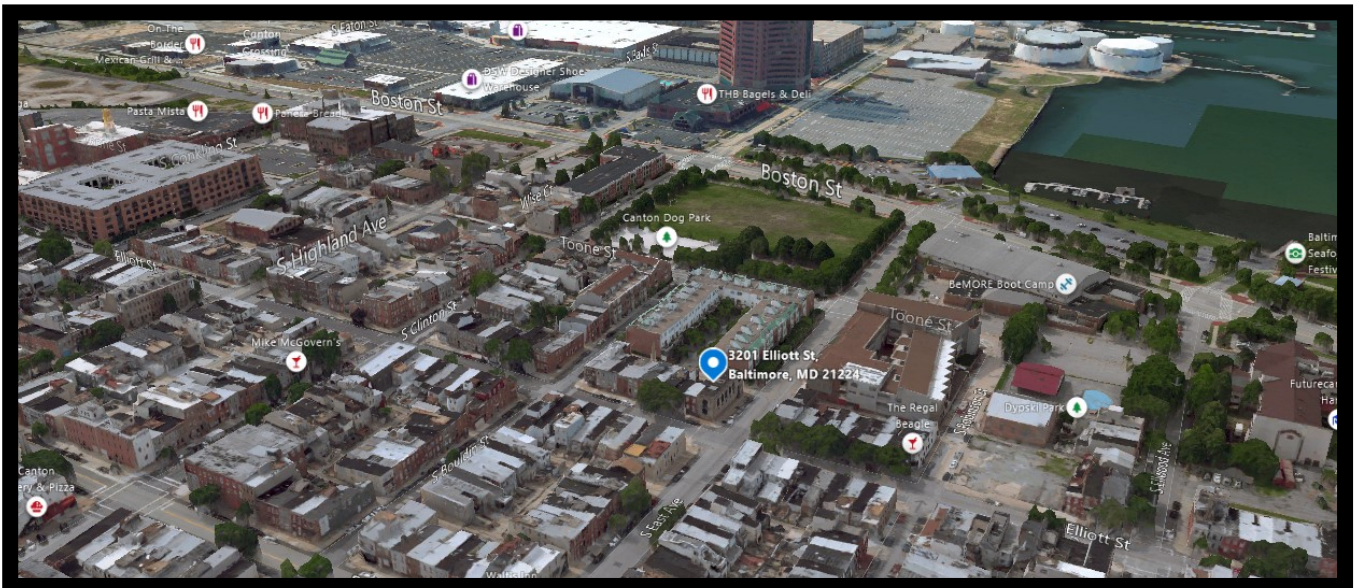

Gold And Company

Commercial Real Estate in the Baltimore Metropolitan Area

3201 Elliott St., Baltimore, MD 21224

Map / Aerial

Jim Chivers
Gold And Company, LLC
5601 Newbury St.
Baltimore, MD 21209

410.578.1300 (Office)

www.goldcommercial.net