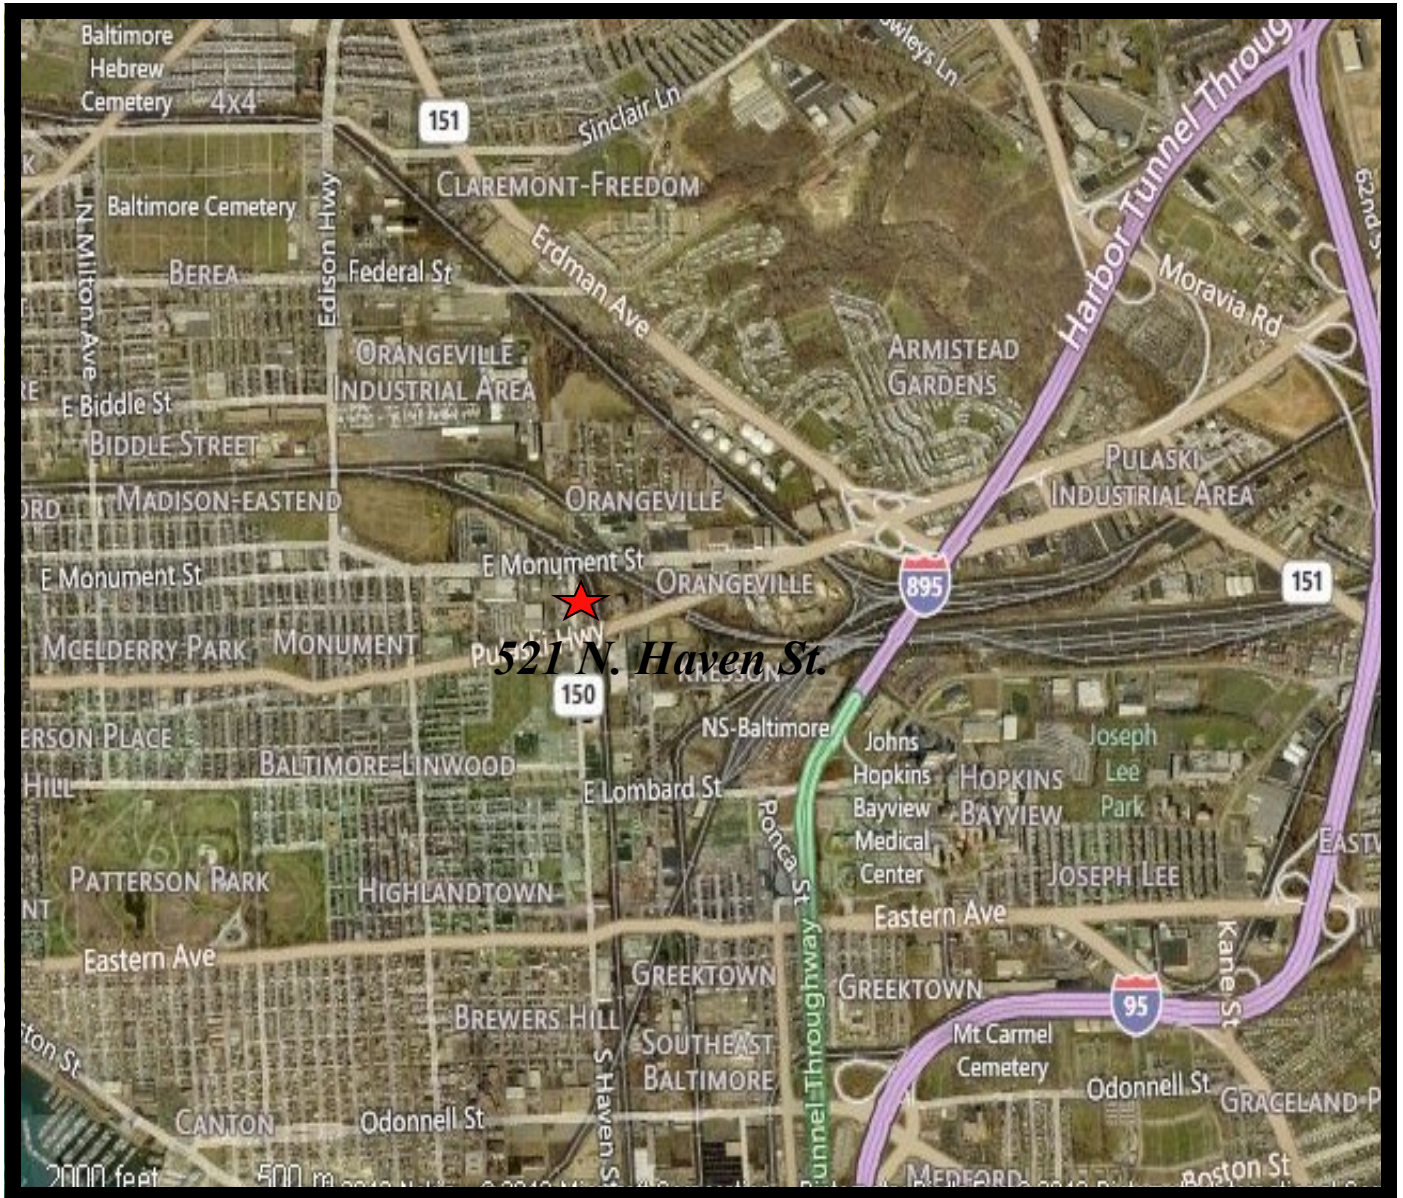

GOLD AND COMPANY

Mitch Gold / Jim Chivers
Office: 410.578.1300
Fax: 410.578.0200
www.goldcommercial.net