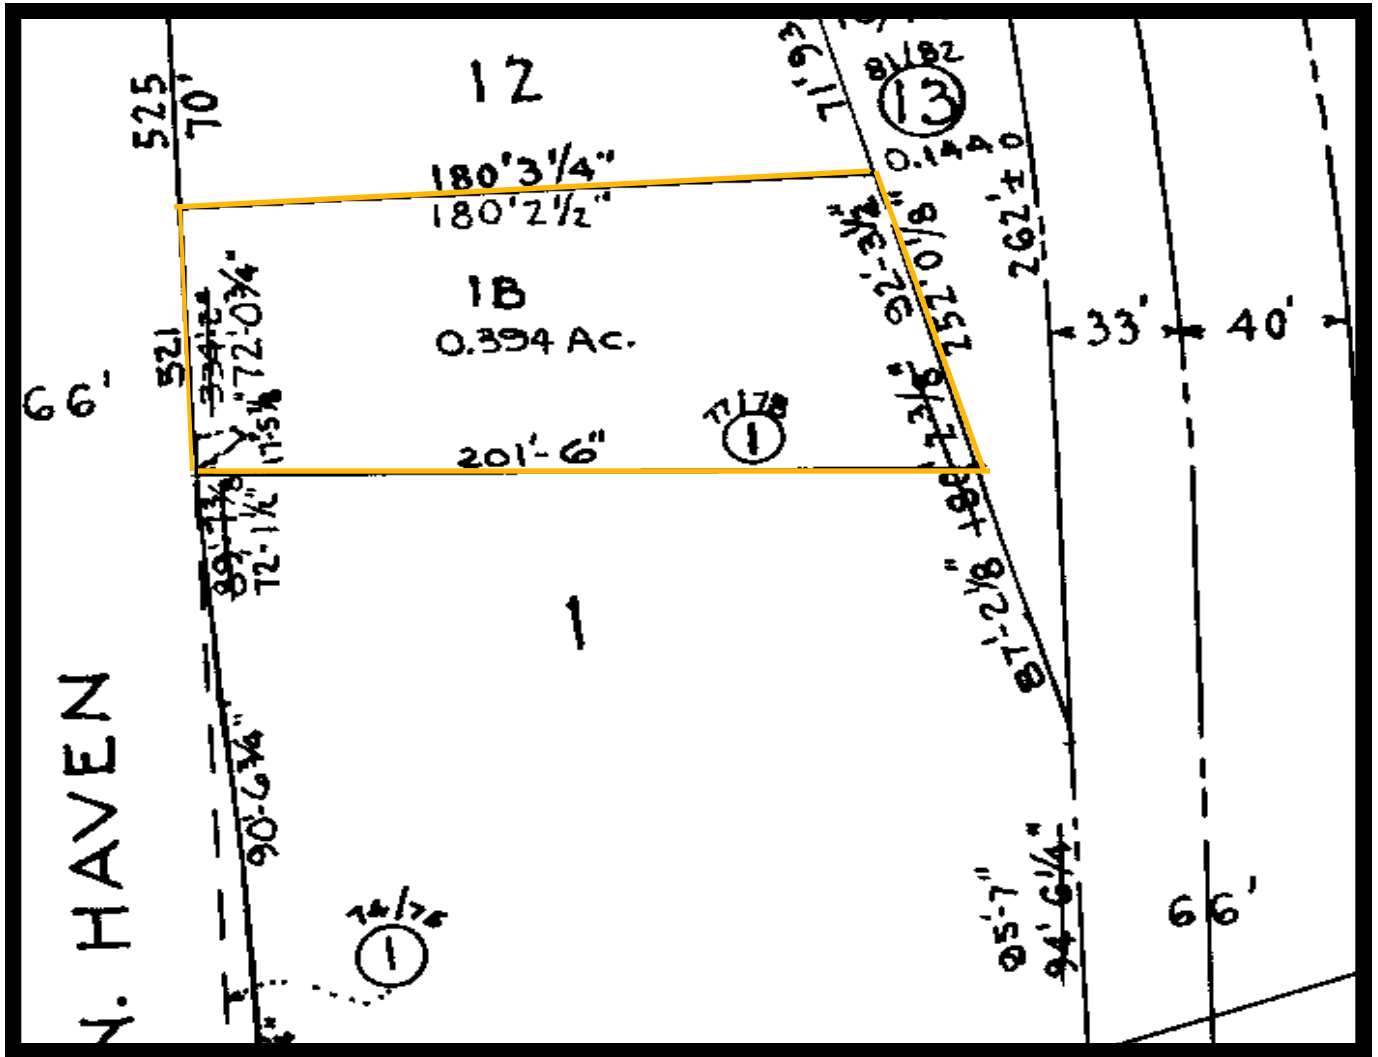

GOLD AND COMPANY

Industrial Land Available For Sale

521 N. Haven St. Baltimore, MD

Gold And Company, LLC

Mitch Gold / Jim Chivers
Office: 410.578.1300
Fax: 410.578.0200
www.goldcommercial.net