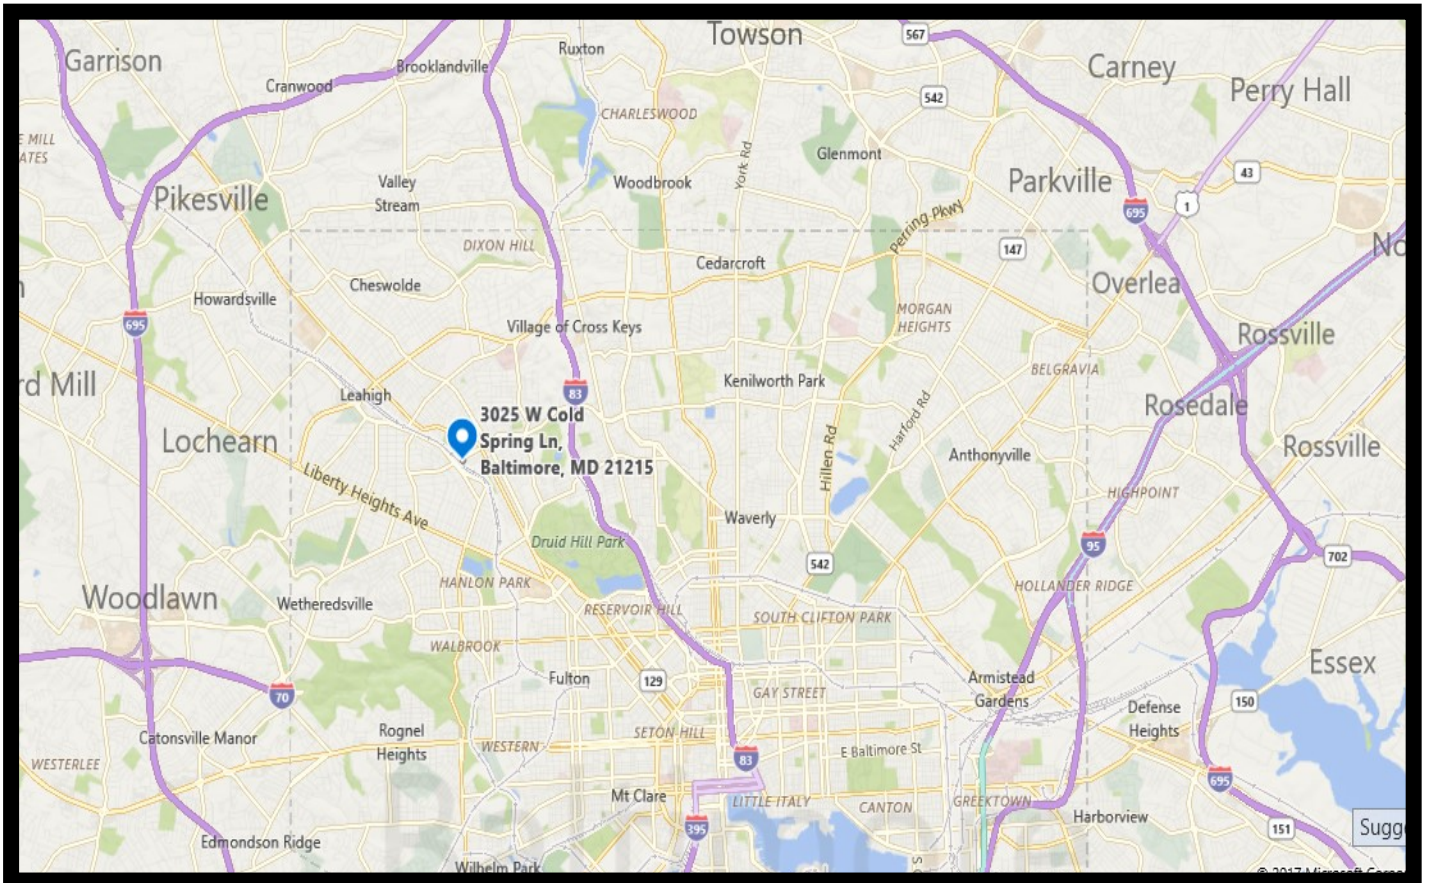

Gold And Company

Commercial Real Estate in the Baltimore Metropolitan Area

3025 Cold Spring Ln., Baltimore, MD 21215

Map

Jim Chivers / Mitch Gold / Gary Glover
Gold And Company, LLC
5601 Newbury St.
Baltimore, MD 21209

410.578.1300 (Office)
410.578.0200 (Fax)
www.goldcommercial.net